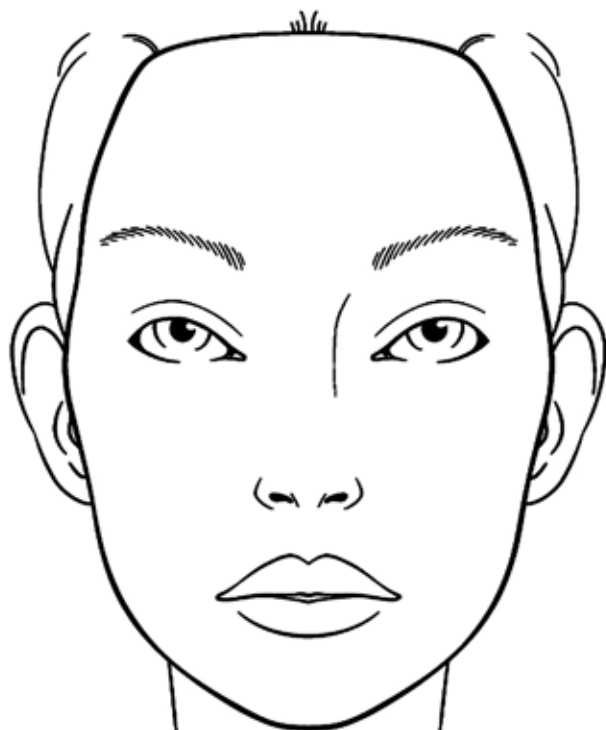

Ensure face is clean and dry.

Draw the outline of the design using a black eye pencil.

Use **Bostik Face Paint Twisters** to colour in areas as per sketch.

Use the black Face Paint Twister & a fine brush to accentuate the outline.

Wonder Woman Face Paint Guide

Ensure face is clean and dry.

Draw the outline of the design using a black eye pencil.

Use **Bostik Face Paint Twisters** to colour in areas as per sketch.

Use the black Face Paint Twister & a fine brush to accentuate the outline.