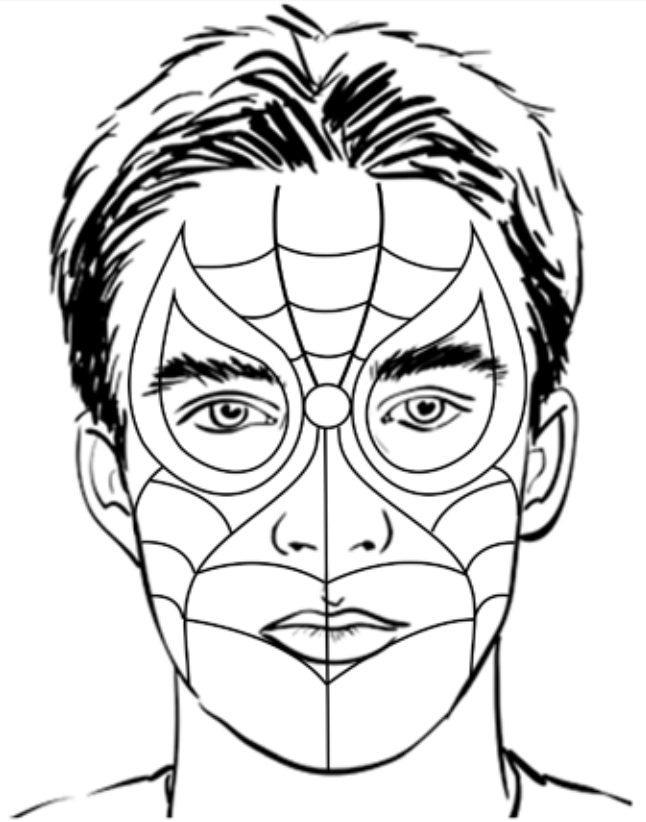

Ensure face is clean and dry.

Draw the outline of the design using a black eye pencil.

Use **Bostik Face Paint Twisters** to colour in areas as per sketch.

Use the black Face Paint Twister & a fine brush to accentuate the outline.

Wonder Woman Face Paint Guide

Ensure face is clean and dry.

Draw the outline of the design using a black eye pencil.

Use **Bostik Face Paint Twisters** to colour in areas as per sketch.

Use the black Face Paint Twister & a fine brush to accentuate the outline.